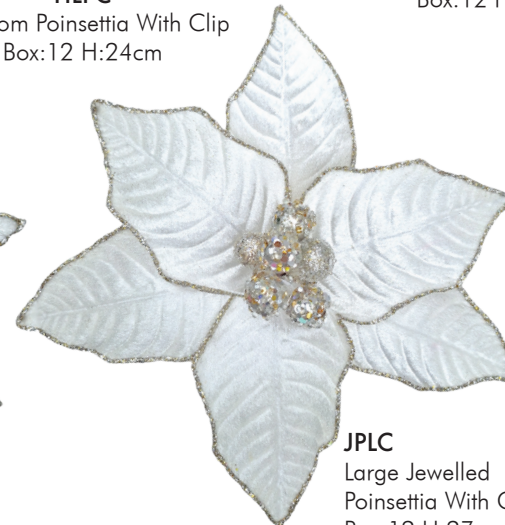

PBPL
Pearl Ball Platinum
Box:12 H:9.5cm

PBPP
Pearl Ball
Pearl/Platinum
Box:12 H:9.5cm

HMMC
Medium Heirloom Lux
Magnolia With Clip
Box:12 H:15cm

MVBC
Medium Velvet Bird
Box:12 H:15cm

MHMC
Midi Heirloom
Magnolia With Clip
Box:12 H:15cm

HLMC
Large Heirloom Lux
Magnolia With Clip
Box:12 H:21cm

HLPC
Heirloom Poinsettia With Clip
Box:12 H:24cm

LPMC
Medium Heirloom
Lux Poinsettia W/C
Box:12 H:17cm

SVBC
Small Velvet Bird
Box: 24 H:14cm

PPI
Pearl Pick
Box:24
H:28cm

JPSC
Small Jewelled
Poinsettia With Clip
Box:12 H:15cm

JPMC
Medium Jewelled
Poinsettia With Clip
Box:12 H:21cm

JPLC
Large Jewelled
Poinsettia With Clip
Box:12 H:27cm

XMPC
Poinsettia
Spray
With Pearls
Box:24
H:42cm

XRI
Christmas
Rose Spray
With Pearls
Box:24
H:42cm

HMUG
Hanging
Velvet
Mushroom
Box: 12
H: 12cm

GLBS
Small
Gold Leaf Ball
Box: 12 H: 8cm

GLBM
Medium
Gold Leaf Ball
Box: 12 H: 9cm

PBLGL
Pearl Ball Light Gold
Box: 12 H: 11.4cm