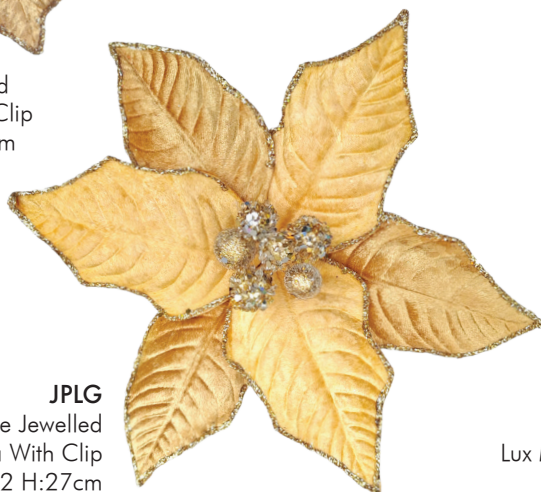

PBLG
Pearl Ball Light Gold
Box: 12 H: 9.5cm

BCH
Champagne
Heirloom Ball
Box: 12 H: 8.25cm

CTGO
Curly Tail Bird
Box: 12 H: 14cm

SVBG
Small Velvet Bird
Box: 24 H: 14cm

MVBG
Medium Velvet Bird
Box: 12 H: 15cm

PG
Jewelled Pear
Box: 12 H: 14cm

LPMG
Medium Heirloom Lux
Poinsettia W/C
Box: 12 H: 17cm

JPSG
Small Jewelled
Poinsettia With Clip
Box: 12 H: 15cm

JPMG
Medium Jewelled
Poinsettia With Clip
Box: 12 H: 21cm

JPLG
Large Jewelled
Poinsettia With Clip
Box: 12 H: 27cm

GLORIOUS GOLD

HMSG
Small Heirloom
Magnolia With Clip
Box: 24 H: 10cm

HMHG
Midi Heirloom
Magnolia With Clip
Box: 12 H: 15cm

HLMG
Large Heirloom
Lux Magnolia With Clip
Box: 12 H: 21cm

HMMG
Medium Heirloom Lux
Magnolia With Clip
Box: 12 H: 15cm

FHBG.
Flying Hummingbird
Box: 12 H: 17cm

FESTIVE WINE

VBLW
Velvet Bow Large
Box:12 H:35cm

TFEW
Faberge Egg
Box:6 H:6cm

HMUB
Hanging Velvet
Mushroom
Box:12 H:12cm