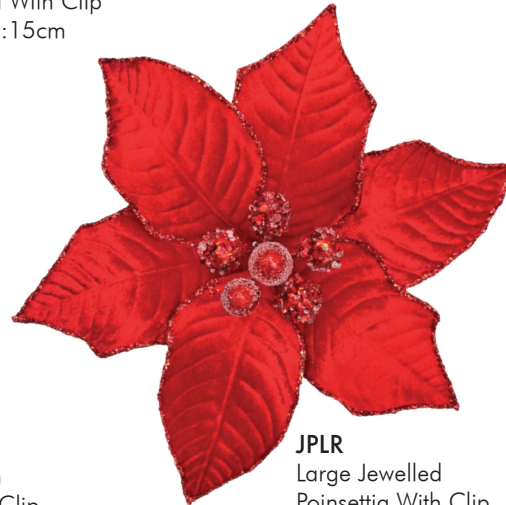

CHRISTMAS RED

PR
Velvet Poinsettia With Clip
Box:12 H:23cm

MHMR
Midi Heirloom Magnolia W/Clip
Box:12 H:15cm

HLMR
Large Heirloom Lux Magnolia W/Clip
Box:12 H:21cm

HMMR
Medium Heirloom Lux Magnolia With Clip
Box:12 H:15cm

XMPR
Poinsettia Spray With Pearls
Box:24 H:42cm

HGPR
Giant Heirloom Poinsettia With Clip
Box:12 H:35cm

BBMR
Medium Beaded Ball
Box:12 H:8cm

HMSBR
Small Heirloom Magnolia W Clip
Box:24 H:10cm

JPSR
Small Jewelled Poinsettia With Clip
Box:12 H:15cm

JPLR
Large Jewelled Poinsettia With Clip
Box:12 H:27cm

BAR
Angel Butterfly
Box:12 H:14cm

HMUR
Hanging Velvet Mushroom
Box:12 H:12cm

LPMR
Medium Heirloom Lux Poinsettia W/C
Box:12 H:17cm

JPMR
Medium Jewelled Poinsettia With Clip
Box:12 H:21cm

VBR
Velvet Bow
Box:12 H:15cm

MCB
Mini Christmas Bird Assorted 6/6
Box:12 H:12.5cm

LCBV
Large Xmas Bird Assorted 6/6
Box:12 H:16cm

FCB
Fat Xmas Bird Assorted 6/6
Box:12 H:16cm

VBLR
Velvet Bow Large
Box:12 H:35cm