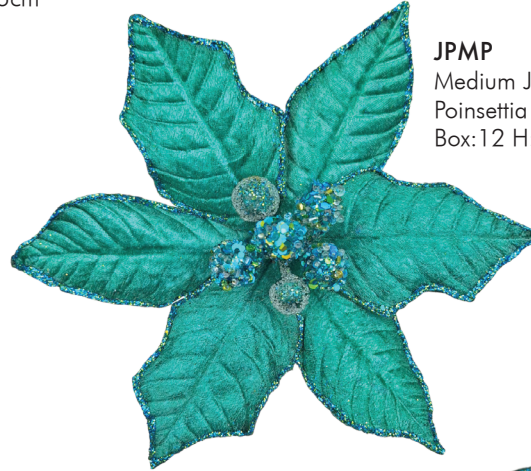

PBSG
Pepper Berry Spray
Box:24 H:50cm

HMSA
Small Heirloom
Magnolia With Clip
Box:24 H:10cm

VBLA
Velvet Bow Large
Box:12 H:30cm

Small
10 x 10 x 38cm

Medium
11 x 11 x 61cm

Large
15 x 15 x 76cm

SHADES OF PEACOCK

ABP
Acanthus Ball
Box: 12 H: 9cm

ALBP
Large Acanthus Ball
Box: 6 H: 11cm

BBMP
Medium Beaded Ball
Box: 12 H: 8cm

BBLP
Large Beaded Ball
Box: 12 H: 11cm

HMSPE
Small Heirloom
Magnolia With Clip
Box: 24 H: 10cm

LBB
Beautiful
Butterfly Large
Box: 24 H: 12cm

T
Large Tui
Box: 12 H: 35cm

BTP
Baby Tui
Box: 12 H: 14cm

JPMP
Medium Jewelled
Poinsettia With Clip
Box: 12 H: 21cm

JPSP
Small Jewelled
Poinsettia With Clip
Box: 12 H: 15cm

BHPE
Heirloom Butterfly
With Clip
Box: 12 H: 18cm

GPP
Glorious Peacock
With Clip
Box: 12 H: 20cm

JFP
Jewelled Flower W/Clip
Box: 12 H: 18cm

JPLP
Large Jewelled
Poinsettia With Clip
Box: 12 H: 27cm

VP
Velvet Peacock
Box: 12 L: 20cm