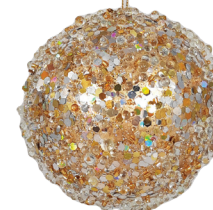

XRI
Christmas
Rose Spray
With Pearls
Box:24
H:42cm

HMUG
Hanging
Velvet
Mushroom
Box: 12
H: 12cm

GLBS
Small
Gold Leaf Ball
Box: 12 H: 8cm

GLBM
Medium
Gold Leaf Ball
Box: 12 H: 9cm

PBLGL
Pearl Ball Light Gold
Box: 12 H: 11.4cm

PBLG
Pearl Ball Light Gold
Box: 12 H: 9.5cm

BCH
Champagne
Heirloom Ball
Box: 12 H: 8.25cm

CTGO
Curly Tail Bird
Box: 12 H: 14cm

SVBG
Small Velvet Bird
Box: 24 H: 14cm

MVBG
Medium Velvet Bird
Box: 12 H: 15cm