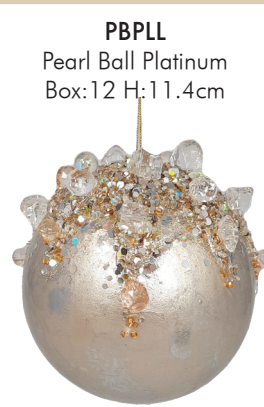

IVORY PEARL

BR
Rose Gold
Heirloom Ball
Box:12
H:8.25cm

BP
Platinum
Heirloom Ball
Box:12 H:8.25cm

PBPLL
Pearl Ball Platinum
Box:12 H:11.4cm

PBPPL
Pearl Ball Pearl/Platinum
Box:12 H:11.4cm

HMSC
Small Heirloom
Magnolia
With Clip
Box:24 H:10cm

PBPL
Pearl Ball Platinum
Box:12 H:9.5cm

PBPP
Pearl Ball
Pearl/Platinum
Box:12 H:9.5cm

HMMC
Medium Heirloom Lux
Magnolia With Clip
Box:12 H:15cm

MVBC
Medium Velvet Bird
Box:12 H:15cm

MHMC
Midi Heirloom
Magnolia With Clip
Box:12 H:15cm

HLMC
Large Heirloom Lux
Magnolia With Clip
Box:12 H:21cm

HLPC
Heirloom Poinsettia With Clip
Box:12 H:24cm

LPMC
Medium Heirloom
Lux Poinsettia W/C
Box:12 H:17cm

SVBC
Small Velvet Bird
Box: 24 H:14cm

PPI
Pearl Pick
Box:24
H:28cm