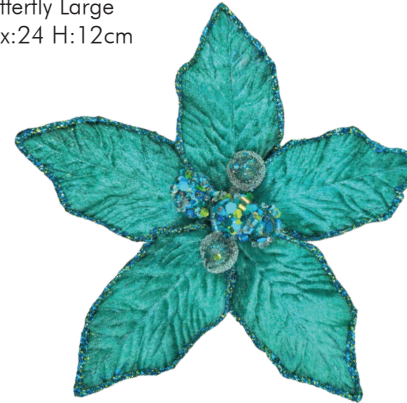

ABP
Acanthus Ball
Box: 12 H: 9cm

ALBP
Large Acanthus Ball
Box: 6 H: 11cm

BBMP
Medium Beaded Ball
Box: 12 H: 8cm

BBLP
Large Beaded Ball
Box: 12 H: 11cm

HMSPE
Small Heirloom
Magnolia With Clip
Box: 24 H: 10cm

LBB
Beautiful
Butterfly Large
Box: 24 H: 12cm

T
Large Tui
Box: 12 H: 35cm

BTP
Baby Tui
Box: 12 H: 14cm

JPMP
Medium Jewelled
Poinsettia With Clip
Box: 12 H: 21cm

JPSP
Small Jewelled
Poinsettia With Clip
Box: 12 H: 15cm

BHPE
Heirloom Butterfly
With Clip
Box: 12 H: 18cm

GPP
Glorious Peacock
With Clip
Box: 12 H: 20cm

JFP
Jewelled Flower W/Clip
Box: 12 H: 18cm

JPLP
Large Jewelled
Poinsettia With Clip
Box: 12 H: 27cm

VP
Velvet Peacock
Box: 12 L: 20cm

BLACK BEAUTY

FBBS
Feather Ball Small
Box:24 H:15cm

FBBL
Feather Ball Large
Box:24 H:20cm

HMSB
Small Heirloom Magnolia W/Clip
Box:24 H:10cm

BFGB
Butterfly Glitter
Box:24 H:9cm

BVB
Butterfly Velvet
Box:24 H:9cm