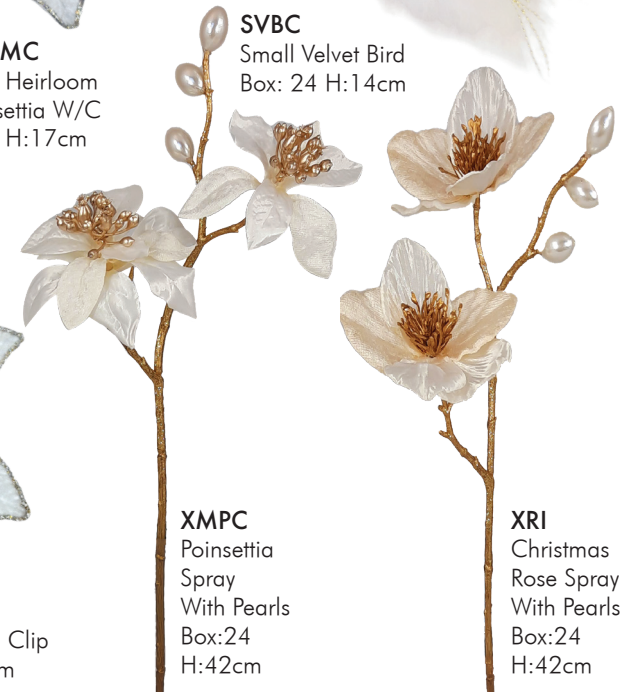

PBPL
Pearl Ball Platinum
Box:12 H:9.5cm

PBPP
Pearl Ball
Pearl/Platinum
Box:12 H:9.5cm

HMMC
Medium Heirloom Lux
Magnolia With Clip
Box:12 H:15cm

MVBC
Medium Velvet Bird
Box:12 H:15cm

MHMC
Midi Heirloom
Magnolia With Clip
Box:12 H:15cm

HLMC
Large Heirloom Lux
Magnolia With Clip
Box:12 H:21cm

HLPC
Heirloom Poinsettia With Clip
Box:12 H:24cm

LPMC
Medium Heirloom
Lux Poinsettia W/C
Box:12 H:17cm

SVBC
Small Velvet Bird
Box: 24 H:14cm

PPI
Pearl Pick
Box:24
H:28cm

JPSC
Small Jewelled
Poinsettia With Clip
Box:12 H:15cm

JPMC
Medium Jewelled
Poinsettia With Clip
Box:12 H:21cm

JPLC
Large Jewelled
Poinsettia With Clip
Box:12 H:27cm

XMPC
Poinsettia
Spray
With Pearls
Box:24
H:42cm

XRI
Christmas
Rose Spray
With Pearls
Box:24
H:42cm

HMUG
Hanging
Velvet
Mushroom
Box: 12
H: 12cm

GLBS
Small
Gold Leaf Ball
Box: 12 H: 8cm

GLBM
Medium
Gold Leaf Ball
Box: 12 H: 9cm

PBLGL
Pearl Ball Light Gold
Box: 12 H: 11.4cm