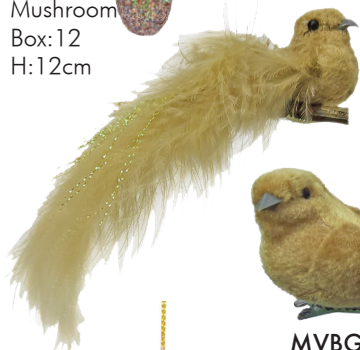

XRI
Christmas
Rose Spray
With Pearls
Box:24
H:42cm

HMUG
Hanging
Velvet
Mushroom
Box: 12
H: 12cm

GLBS
Small
Gold Leaf Ball
Box: 12 H: 8cm

GLBM
Medium
Gold Leaf Ball
Box: 12 H: 9cm

PBLGL
Pearl Ball Light Gold
Box: 12 H: 11.4cm

PBLG
Pearl Ball Light Gold
Box: 12 H: 9.5cm

BCH
Champagne
Heirloom Ball
Box: 12 H: 8.25cm

CTGO
Curly Tail Bird
Box: 12 H: 14cm

SVBG
Small Velvet Bird
Box: 24 H: 14cm

MVBG
Medium Velvet Bird
Box: 12 H: 15cm

PG
Jewelled Pear
Box: 12 H: 14cm

LPMG
Medium Heirloom Lux
Poinsettia W/C
Box: 12 H: 17cm

JPSG
Small Jewelled
Poinsettia With Clip
Box: 12 H: 15cm

JPMG
Medium Jewelled
Poinsettia With Clip
Box: 12 H: 21cm

JPLG
Large Jewelled
Poinsettia With Clip
Box: 12 H: 27cm

GLORIOUS GOLD

HMSG
Small Heirloom
Magnolia With Clip
Box: 24 H: 10cm

HMHG
Midi Heirloom
Magnolia With Clip
Box: 12 H: 15cm

HLMG
Large Heirloom
Lux Magnolia With Clip
Box: 12 H: 21cm