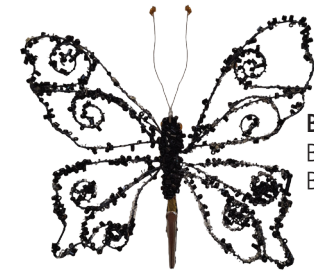

BLACK BEAUTY

FBBS
Feather Ball Small
Box:24 H:15cm

FBBL
Feather Ball Large
Box:24 H:20cm

HMSB
Small Heirloom Magnolia W/Clip
Box:24 H:10cm

BFGB
Butterfly Glitter
Box:24 H:9cm

BVB
Butterfly Velvet
Box:24 H:9cm

LPMB
Medium Heirloom
Lux Poinsettia W/C
Box:12 H:17cm

HLMBL
Large Heirloom Lux Magnolia W/Clip
Box:12 H:21cm

HMMB
Medium Heirloom Lux Magnolia W/Clip
Box:12 H:15cm

BWB
Butterfly Wire Filigree
Box:24 H:13cm