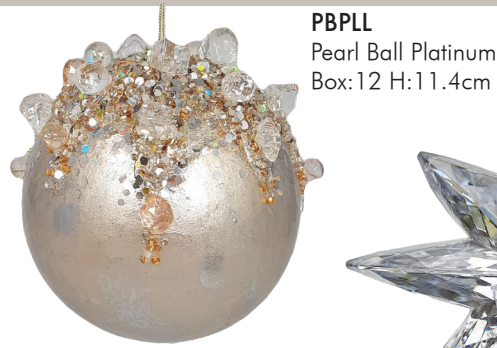

TSL
Tall Soldier
Box:8 H:20cm

PBPL
Pearl Ball Platinum
Box:12 H:9.5cm

PBPLL
Pearl Ball Platinum
Box:12 H:11.4cm

BS
Bethlehem Star
Box:12 H:21cm

ASM
Mini Star
24 in a Bag
Min: 3 bags
H:4cm

ASSM
Small Star
12 in a Bag
Min: 3 bags
H:5.5cm