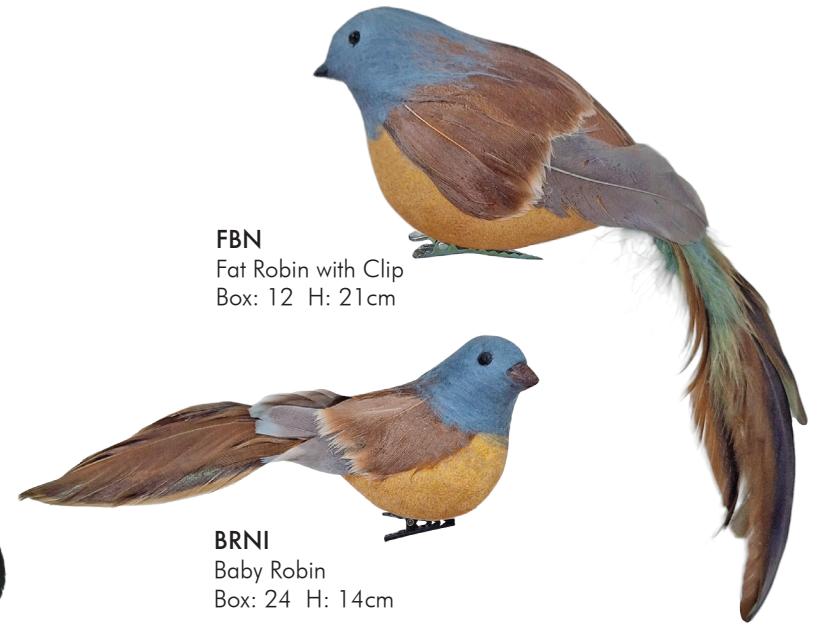

FFW
Flying Fantail
With Clip
Box: 12 H: 13cm

NF
Feather Fantail
with Clip
Box: 12 H: 13cm

FNI
Feather Fantail
with Clip
Box: 12 H: 13cm

MCB
Mini Christmas
Bird Assorted 6/6
Box: 12 H: 12.5cm

FCB
Fat Christmas Bird
Assorted 6/6
Box: 12 H: 16cm

PA
Partridge
Box: 12 H: 12cm

LCBV
Large Christmas Bird
Assorted 6/6
Box: 12 H: 16cm

PH
Pheasant
Box: 4 W: 50cm

FBP
Fat Robin with Clip
Box: 12 H: 21cm

BRS
Baby Robin
Box: 24 H: 14cm

FBGR
Fat Robin with Clip
Box: 12 H: 21cm

FBN
Fat Robin with Clip
Box: 12 H: 21cm

BRNI
Baby Robin
Box: 24 H: 14cm

ROBINS & BABIES

FRN
Fat Robin with Clip
Box: 12 H: 21cm

BRT
Baby Robin
Box: 24 H: 14cm

FBE
Fat Robin with Clip
Box: 12 H: 21cm

BREN
Baby Robin
Box: 24 H: 14cm