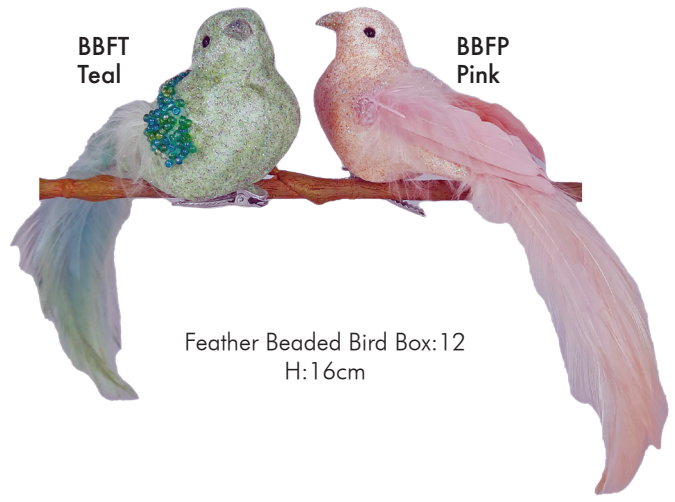

CTG
Curly Tail Bird
Box:12cm

BEAUTIFUL BIRDS

BBPR
Baby Birds Assorted
Box: 36 H: 10cm

FHBG.

Flying Hummingbird
Box: 12 H: 17cm

FHBW

FHBP

PW
Peacock White
Box: 12 H: 35cm

Medium
Velvet Bird
Box: 12 H: 15cm

MVBG
Gold

MVBP
Pink

MVBC
Cream

BEAUTIFUL BIRDS

Large Hummingbird
Champagne
Box: 12 H: 18cm

Small Velvet Bird
Box: 24 H: 14cm

SVBC

SVBP

SVBB

SVBG

BBFT
Teal

BBFP
Pink

Feather Beaded Bird Box: 12
H: 16cm

CTGO
Gold

CTP
Pink