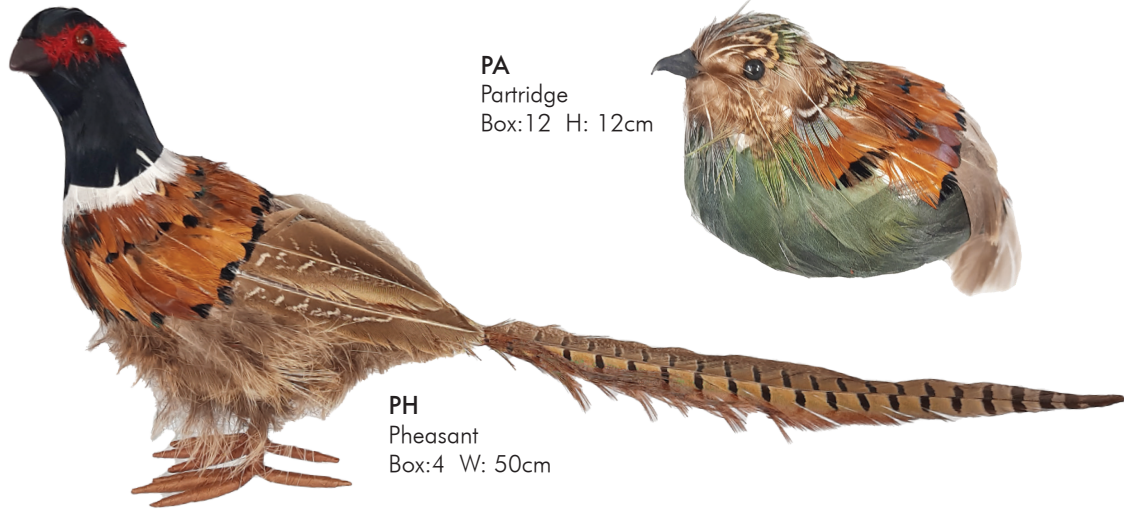

PA
Partridge
Box: 12 H: 12cm

PH
Pheasant
Box: 4 W: 50cm